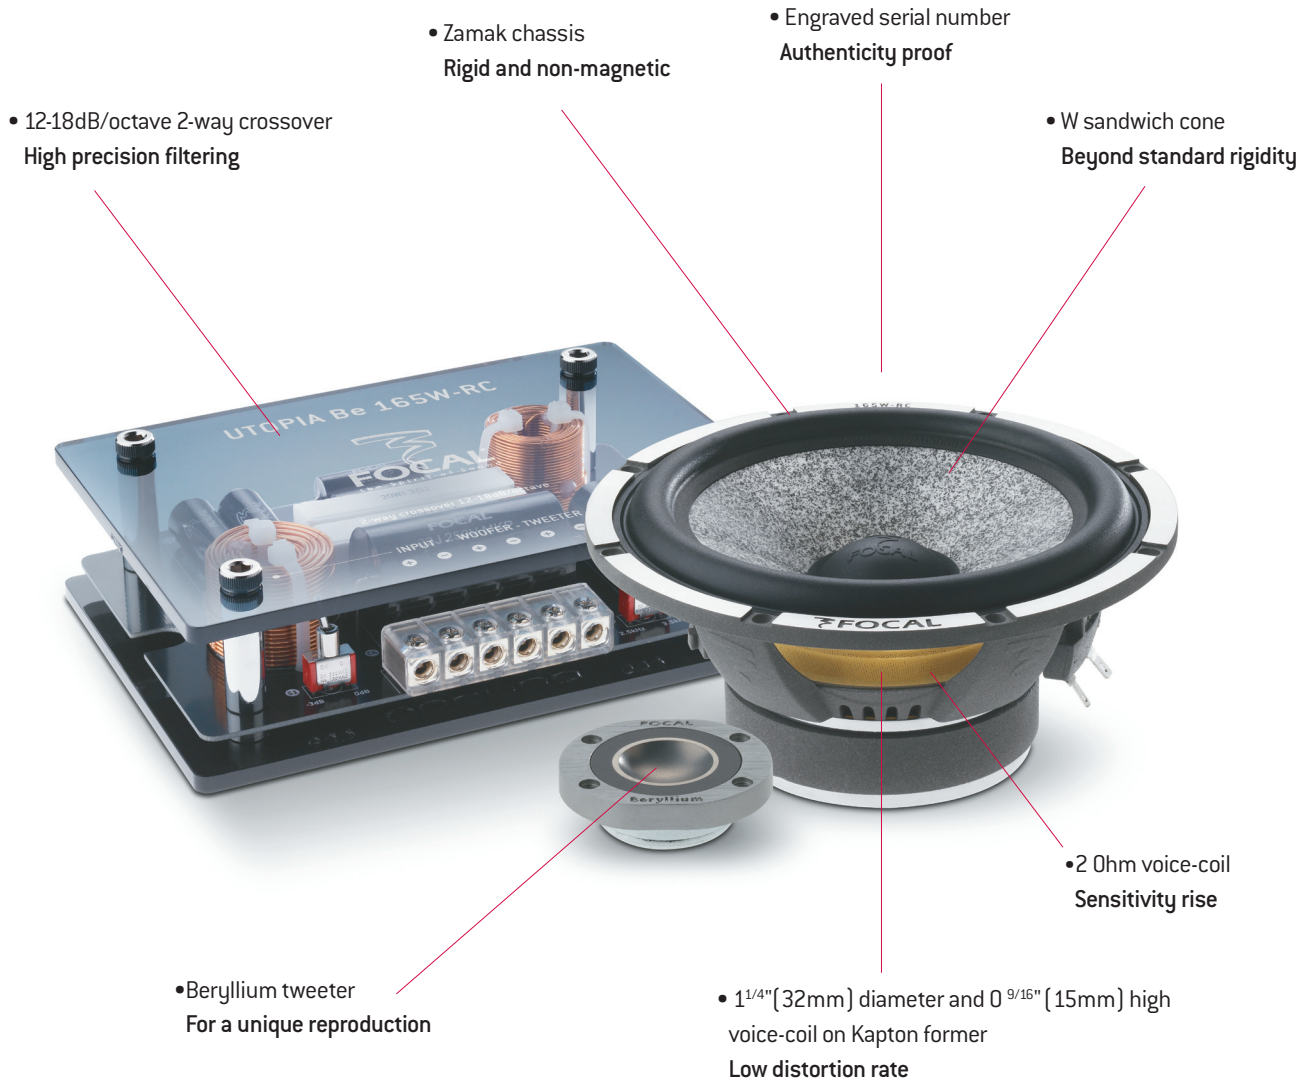

Utopia Be 2-way kit

ADVANTAGES

- Available in 2 versions:
active: without crossover or passive: with crossover

TECHNICAL CHARACTERISTICS

2-way kit, 6 1/2" [165mm] diameter
Woofer: 6 1/2" [165mm]
"W" cone
Beryllium inverted dome tweeter
Max. power: 160W

Nom. power: 80W
Sensitivity [2.83V/1m]: 93dB
Impedance: 4 Ohms
Frequency response: 60Hz - 30kHz
(Grilles supplied)