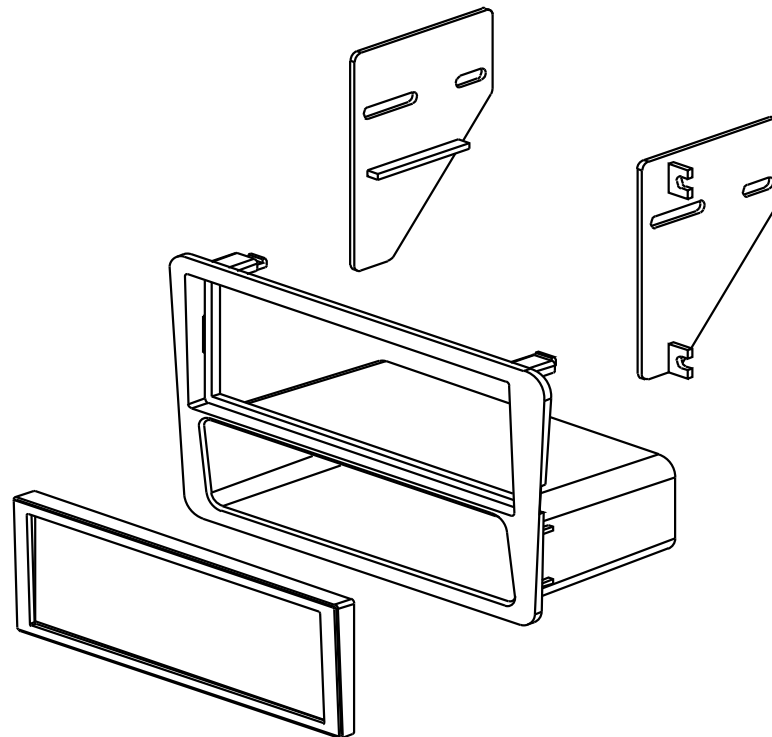

RADIO INSTALLATION INSTRUCTIONS

FOR ISO MOUNT APPLICATIONS:

- 1.) Remove (4) phillips screws holding the steel support to the dash panel and remove the support.
- 2.) Cut off the (2) lower locator posts for the steel support bracket from the backside of the dash panel.
- 3.) Sandwich ISO mounting brackets between back of dash panel & steel support using existing screws.
- 4.) Mount kit to dash panel.
- 5.) Slide radio into kit and mount using screws supplied with radio.
- 6.) Adjust radio forward or backward for desired look and tighten all mounting screws.
- 7.) Snap on ISO trim ring.
- 8.) Re-install climate controls.

FOR DIN MOUNT APPLICATIONS:

- 1.) Install kit into factory dash panel.
- 2.) Slide din sleeve into kit opening and depress locking tabs to secure sleeve to kit.
- 3.) Re-install climate control to dash panel.
- 4.) Slide / mount radio into sleeve.

*NOTE: For a more aesthetically pleasing look we recommend the use of our ISO trim ring in place of the aftermarket radio trim ring whenever possible.

**American
International**
Car Stereo Installation Kits & Accessories

HONK809 Mounting Kit

American International

Automotive Products Division
1040 Avenida Acaso • Camarillo, CA 93012, U.S.A.
USA Sales (800) 336-6500
Canada Sales (888) 922-3006 • USA Fax (805) 388-7950

CUSTOMER HELP LINE

USA 800-323-4329 • Canada 800-245-8777

iHONK809

VEHICLE APPLICATIONS

HONDA
2001-05 CIVIC
(Excluding special edition 2005)